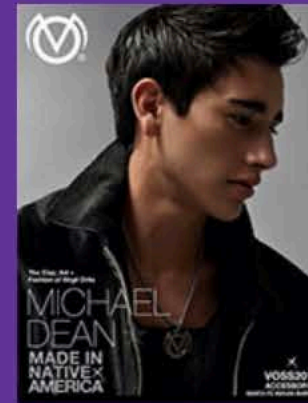

michael

HT: 6'  
HAIR: BLACK  
EYES: BROWN  
SIZE: 42 REG

WAIST: 31  
INSEAM: 34  
SHIRT: 15 1/2 34-35  
SHOES: 10