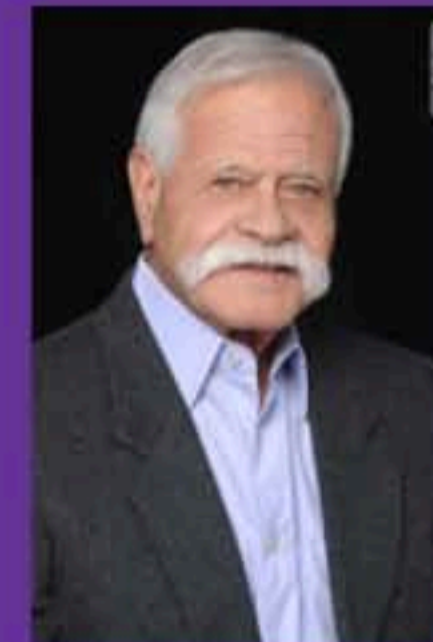

harry weil

HT: 5' 10"
HAIR: Grey
EYES: Hazel
SIZE: 42L

WAIST: 34
INSEAM: 32
SHIRT: 16 1/2
SHOES: 10 1/2