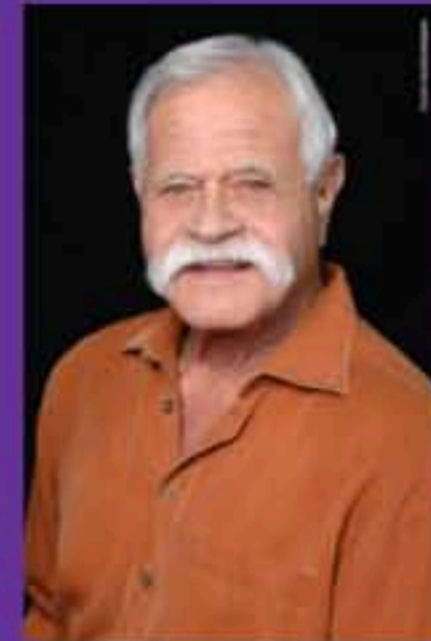

harry weil

HT: 5' 10"
HAIR: Grey
EYES: Hazel
SIZE: 42L

WAIST: 34
INSEAM: 32
SHIRT: 16 1/2
SHOES: 10 1/2