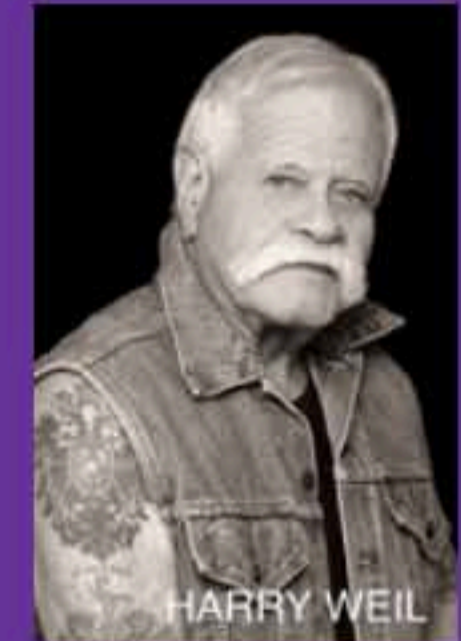

harry weil

HT: 5' 10"
HAIR: Grey
EYES: Hazel
SIZE: 42L

WAIST: 34
INSEAM: 32
SHIRT: 16 1/2
SHOES: 10 1/2