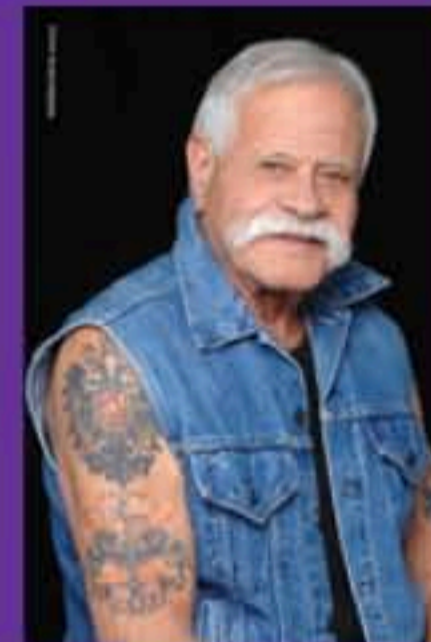

harry weil

HT: 5' 10"
HAIR: Grey
EYES: Hazel
SIZE: 42L

WAIST: 34
INSEAM: 32
SHIRT: 16 1/2
SHOES: 10 1/2