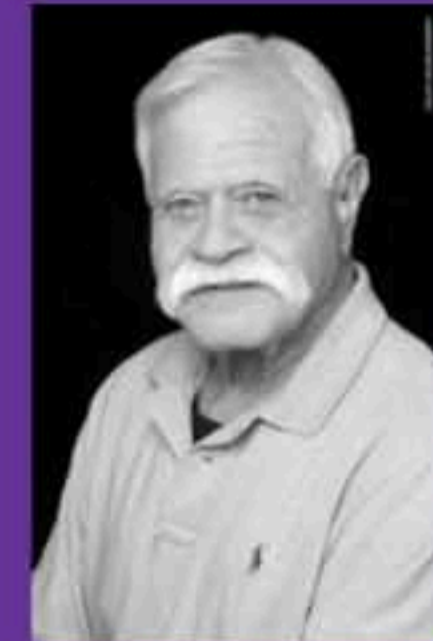

harry weil

HT: 5' 10"
HAIR: Grey
EYES: Hazel
SIZE: 42L

WAIST: 34
INSEAM: 32
SHIRT: 16 1/2
SHOES: 10 1/2