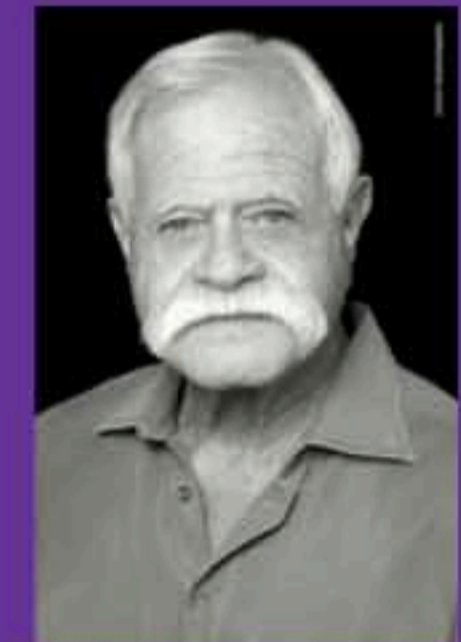

harry weil

HT: 5' 10"
HAIR: Grey
EYES: Hazel
SIZE: 42L

WAIST: 34
INSEAM: 32
SHIRT: 16 1/2
SHOES: 10 1/2