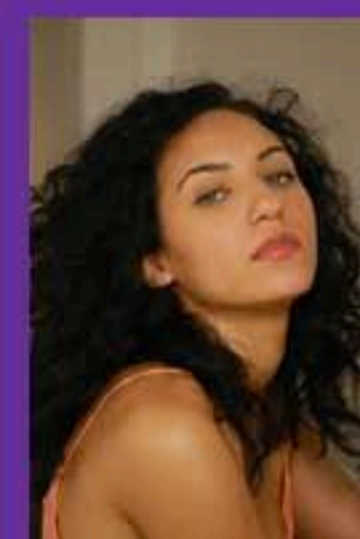

kyra

HT: 5' 9"
 HAIR: DARK BROWN
 EYES: GREEN
 SIZE: 0-3

BUST: 34
 WAIST: 23
 HIPS: 30
 SHOES: 7 1/2