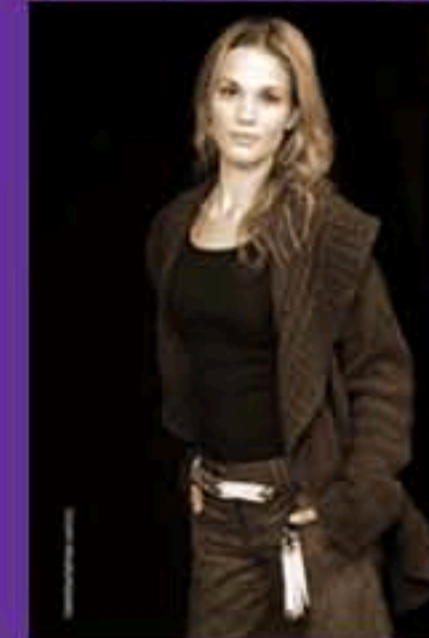

chandler

HT: 5' 8"
HAIR: BLONDE
EYES: BROWN
SIZE: 4

BUST: 34
WAIST: 27
HIPS: 34
SHOES: 9 1/2