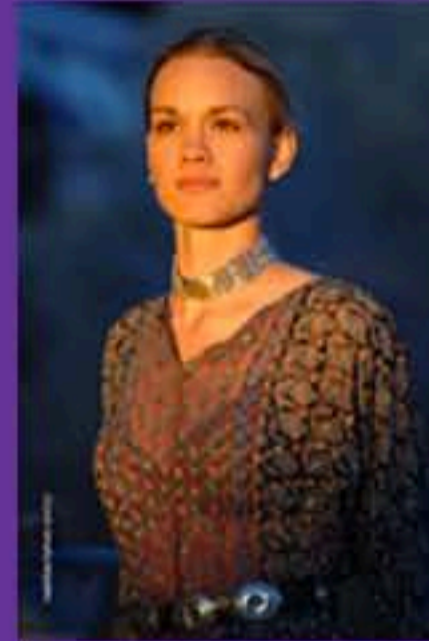

chandler

HT: 5' 8"
HAIR: BLONDE
EYES: BROWN
SIZE: 4

BUST: 34
WAIST: 27
HIPS: 34
SHOES: 9 1/2