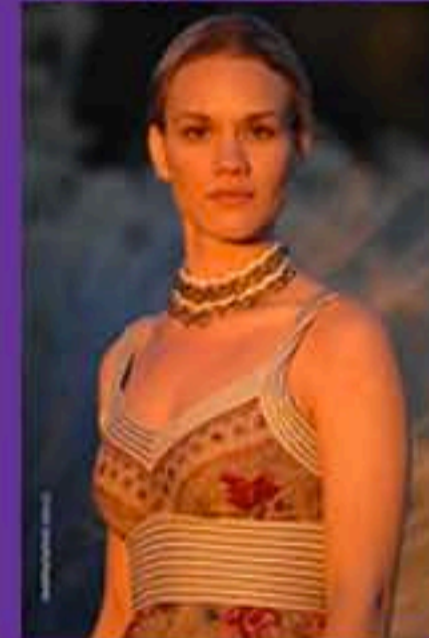

chandler

HT: 5' 8"
HAIR: BLONDE
EYES: BROWN
SIZE: 4

BUST: 34
WAIST: 27
HIPS: 34
SHOES: 9 1/2