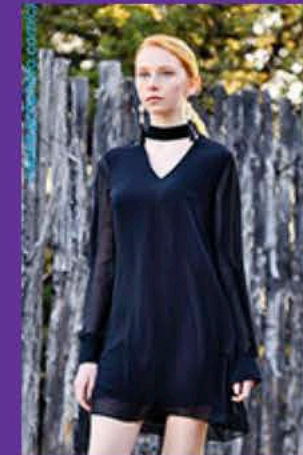

brooke

HT: 5' 7"
HAIR: AUBURN
EYES: BROWN
SIZE: 2

BUST: 32
WAIST: 24
HIPS: 34
SHOES: 8