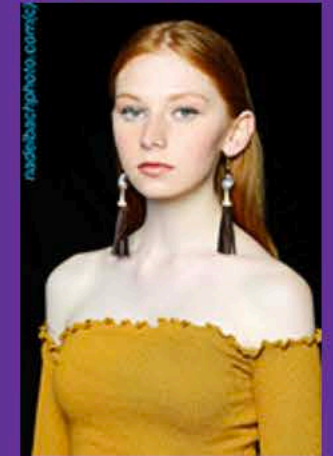

brooke

HT: 5' 7"
HAIR: AUBURN
EYES: BROWN
SIZE: 2

BUST: 32
WAIST: 24
HIPS: 34
SHOES: 8