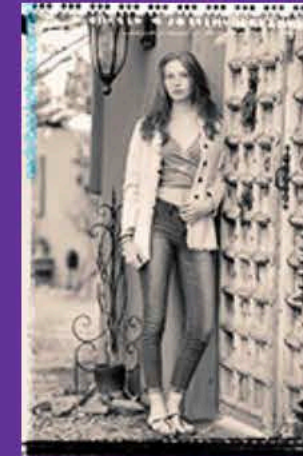

brooke

HT: 5' 7"
HAIR: AUBURN
EYES: BROWN
SIZE: 2

BUST: 32
WAIST: 24
HIPS: 34
SHOES: 8