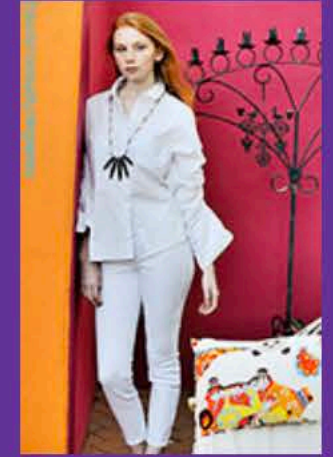

brooke

HT: 5' 7"
HAIR: AUBURN
EYES: BROWN
SIZE: 2

BUST: 32
WAIST: 24
HIPS: 34
SHOES: 8