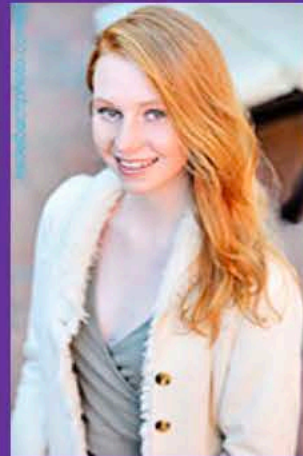

brooke

HT: 5' 7"
HAIR: AUBURN
EYES: BROWN
SIZE: 2

BUST: 32
WAIST: 24
HIPS: 34
SHOES: 8