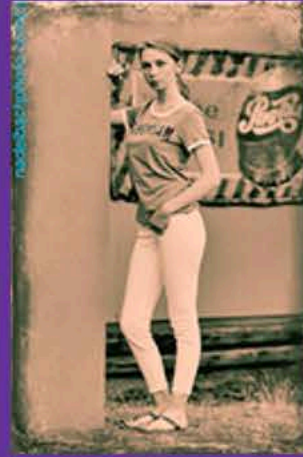

brooke

HT: 5' 7"
HAIR: AUBURN
EYES: BROWN
SIZE: 2

BUST: 32
WAIST: 24
HIPS: 34
SHOES: 8