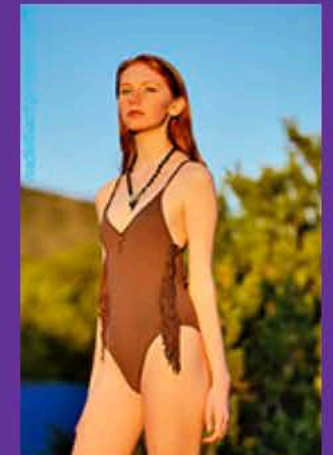

brooke

HT: 5' 7"
HAIR: AUBURN
EYES: BROWN
SIZE: 2

BUST: 32
WAIST: 24
HIPS: 34
SHOES: 8