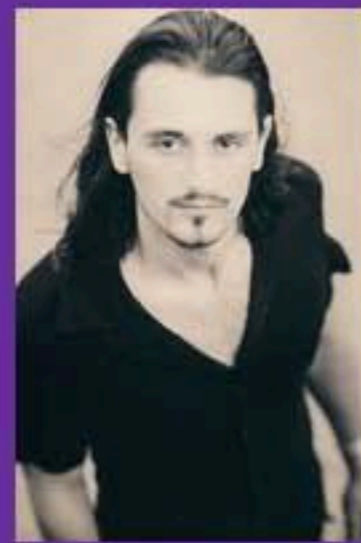

e women • e men • children/teens • home
 new faces women • about us • model requirements
 job rates • email/contact • photo/makeup/styling services

tel: 505.695.4000

email: info@emodels1.com

boril

HT: 6' 1"
 HAIR: BROWN
 EYES: BROWN
 SIZE: 42 LONG

WAIST: 32
 INSEAM: 34
 SHIRT: 15 1/2 34-35
 SHOES: 10 1/2