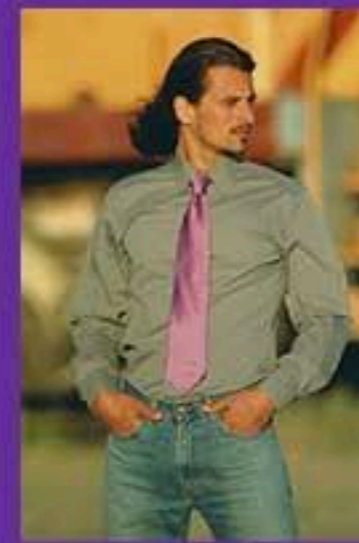

e women • e men • children/teens • home
 new faces women • about us • model requirements
 job rates • email/contact • photo/makeup/styling services

tel: 505.695.4000

email: info@emodels1.com

boril

HT: 6' 1"
 HAIR: BROWN
 EYES: BROWN
 SIZE: 42 LONG

WAIST: 32
 INSEAM: 34
 SHIRT: 15 1/2 34-35
 SHOES: 10 1/2